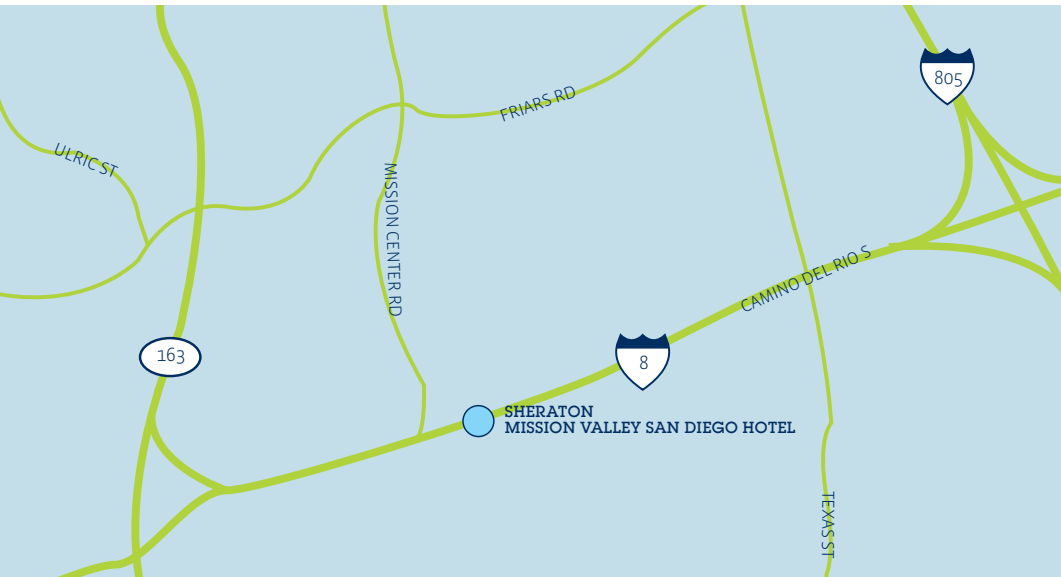

welcome TO

The Sheraton Mission Valley San Diego Hotel. Our hotel is centrally located just minutes away from San Diego's many major attractions and offers the perfect union of both business and pleasure.

LOCAL AREA

There's plenty to do, see and experience in San Diego. Whether you're visiting for business or pleasure, you'll enjoy our comforting amenities, caring service and spacious guestrooms. Our hotel is centrally located just minutes from San Diego's many major attractions, including Qualcomm Stadium, Petco Park, San Diego State University, the San Diego Zoo, local beaches, the historic Gaslamp District, and more. Also with Mission Valley's two premier shopping malls so close by you'll be hard-pressed to have a dull day in San Diego.