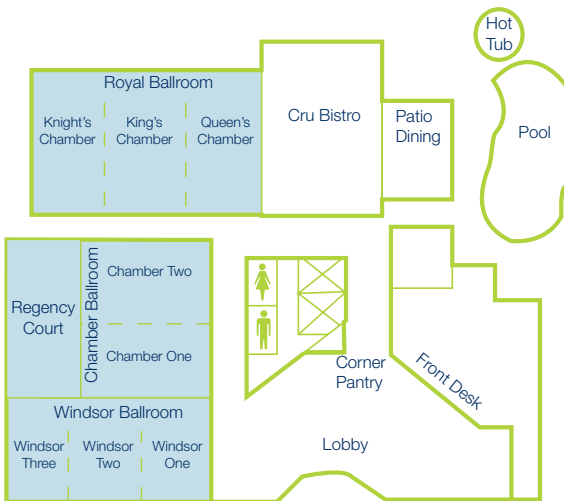

MEETINGS AND SPECIAL EVENTS

Planning a meeting or social event? Our meeting and banquet rooms can accommodate groups of 10-500 people and our convenient outdoor parking allows large vehicles to park just steps away. Our meeting and banquet facilities contain over 12,000 square feet of space for your event or special occasion. Our professional sales and catering staff will assist with every detail to ensure a successful event.

SHERATON MISSION VALLEY SAN DIEGO HOTEL
 1433 Camino Del Rio South
 San Diego, California 92108

t—619 260 0111
 f—619 497 0853

sheraton.com/missionvalley

ROOM DIMENSIONS AND SEATING CAPACITY

Room Name	Square Feet	Dimensions	Height	Banquet	Theater	Reception	Classroom	U-Shape	Square	Conference
ROYAL BALLROOM	4914	91' X 54'	15'	380	540	500	360	-	-	-
KNIGHT'S CHAMBER	1620	30' X 54'	15'	110	144	180	96	48	60	55
KING'S CHAMBER	1620	30' X 54'	15'	110	144	180	96	48	60	55
QUEEN'S CHAMBER	1620	30' X 54'	15'	110	144	180	96	48	60	55
WINDSOR BALLROOM	2025	81' X 25'	12'	150	200	240	120	-	-	-
WINDSOR 1	700	28' X 25'	12'	50	50	70	24	20	30	24
WINDSOR 2	775	31' X 25'	12'	50	65	75	32	24	32	28
WINDSOR 3	528	34' X 22'	12'	40	40	50	24	16	24	24
CHAMBER BALLROOM	2021	43' X 47'	8'	140	180	200	112	50	-	-
CHAMBER 1	1128	24' X 47'	8'	70	90	90	48	36	40	40
CHAMBER 2	893	19' X 47'	8'	60	70	80	40	32	40	46
REGENCY COURT	1419	43' X 33'	15'	110	100	110	72	38	40	42
BOARDROOM	234	16' X 19'	8'	20	24	30	-	10	10	10
BOARDROOM (PATIO)	1386	42' X 33'	-	70	-	120	-	-	-	-
POOL TERRACE	1600	20' X 80'	-	200	-	400	-	-	-	-